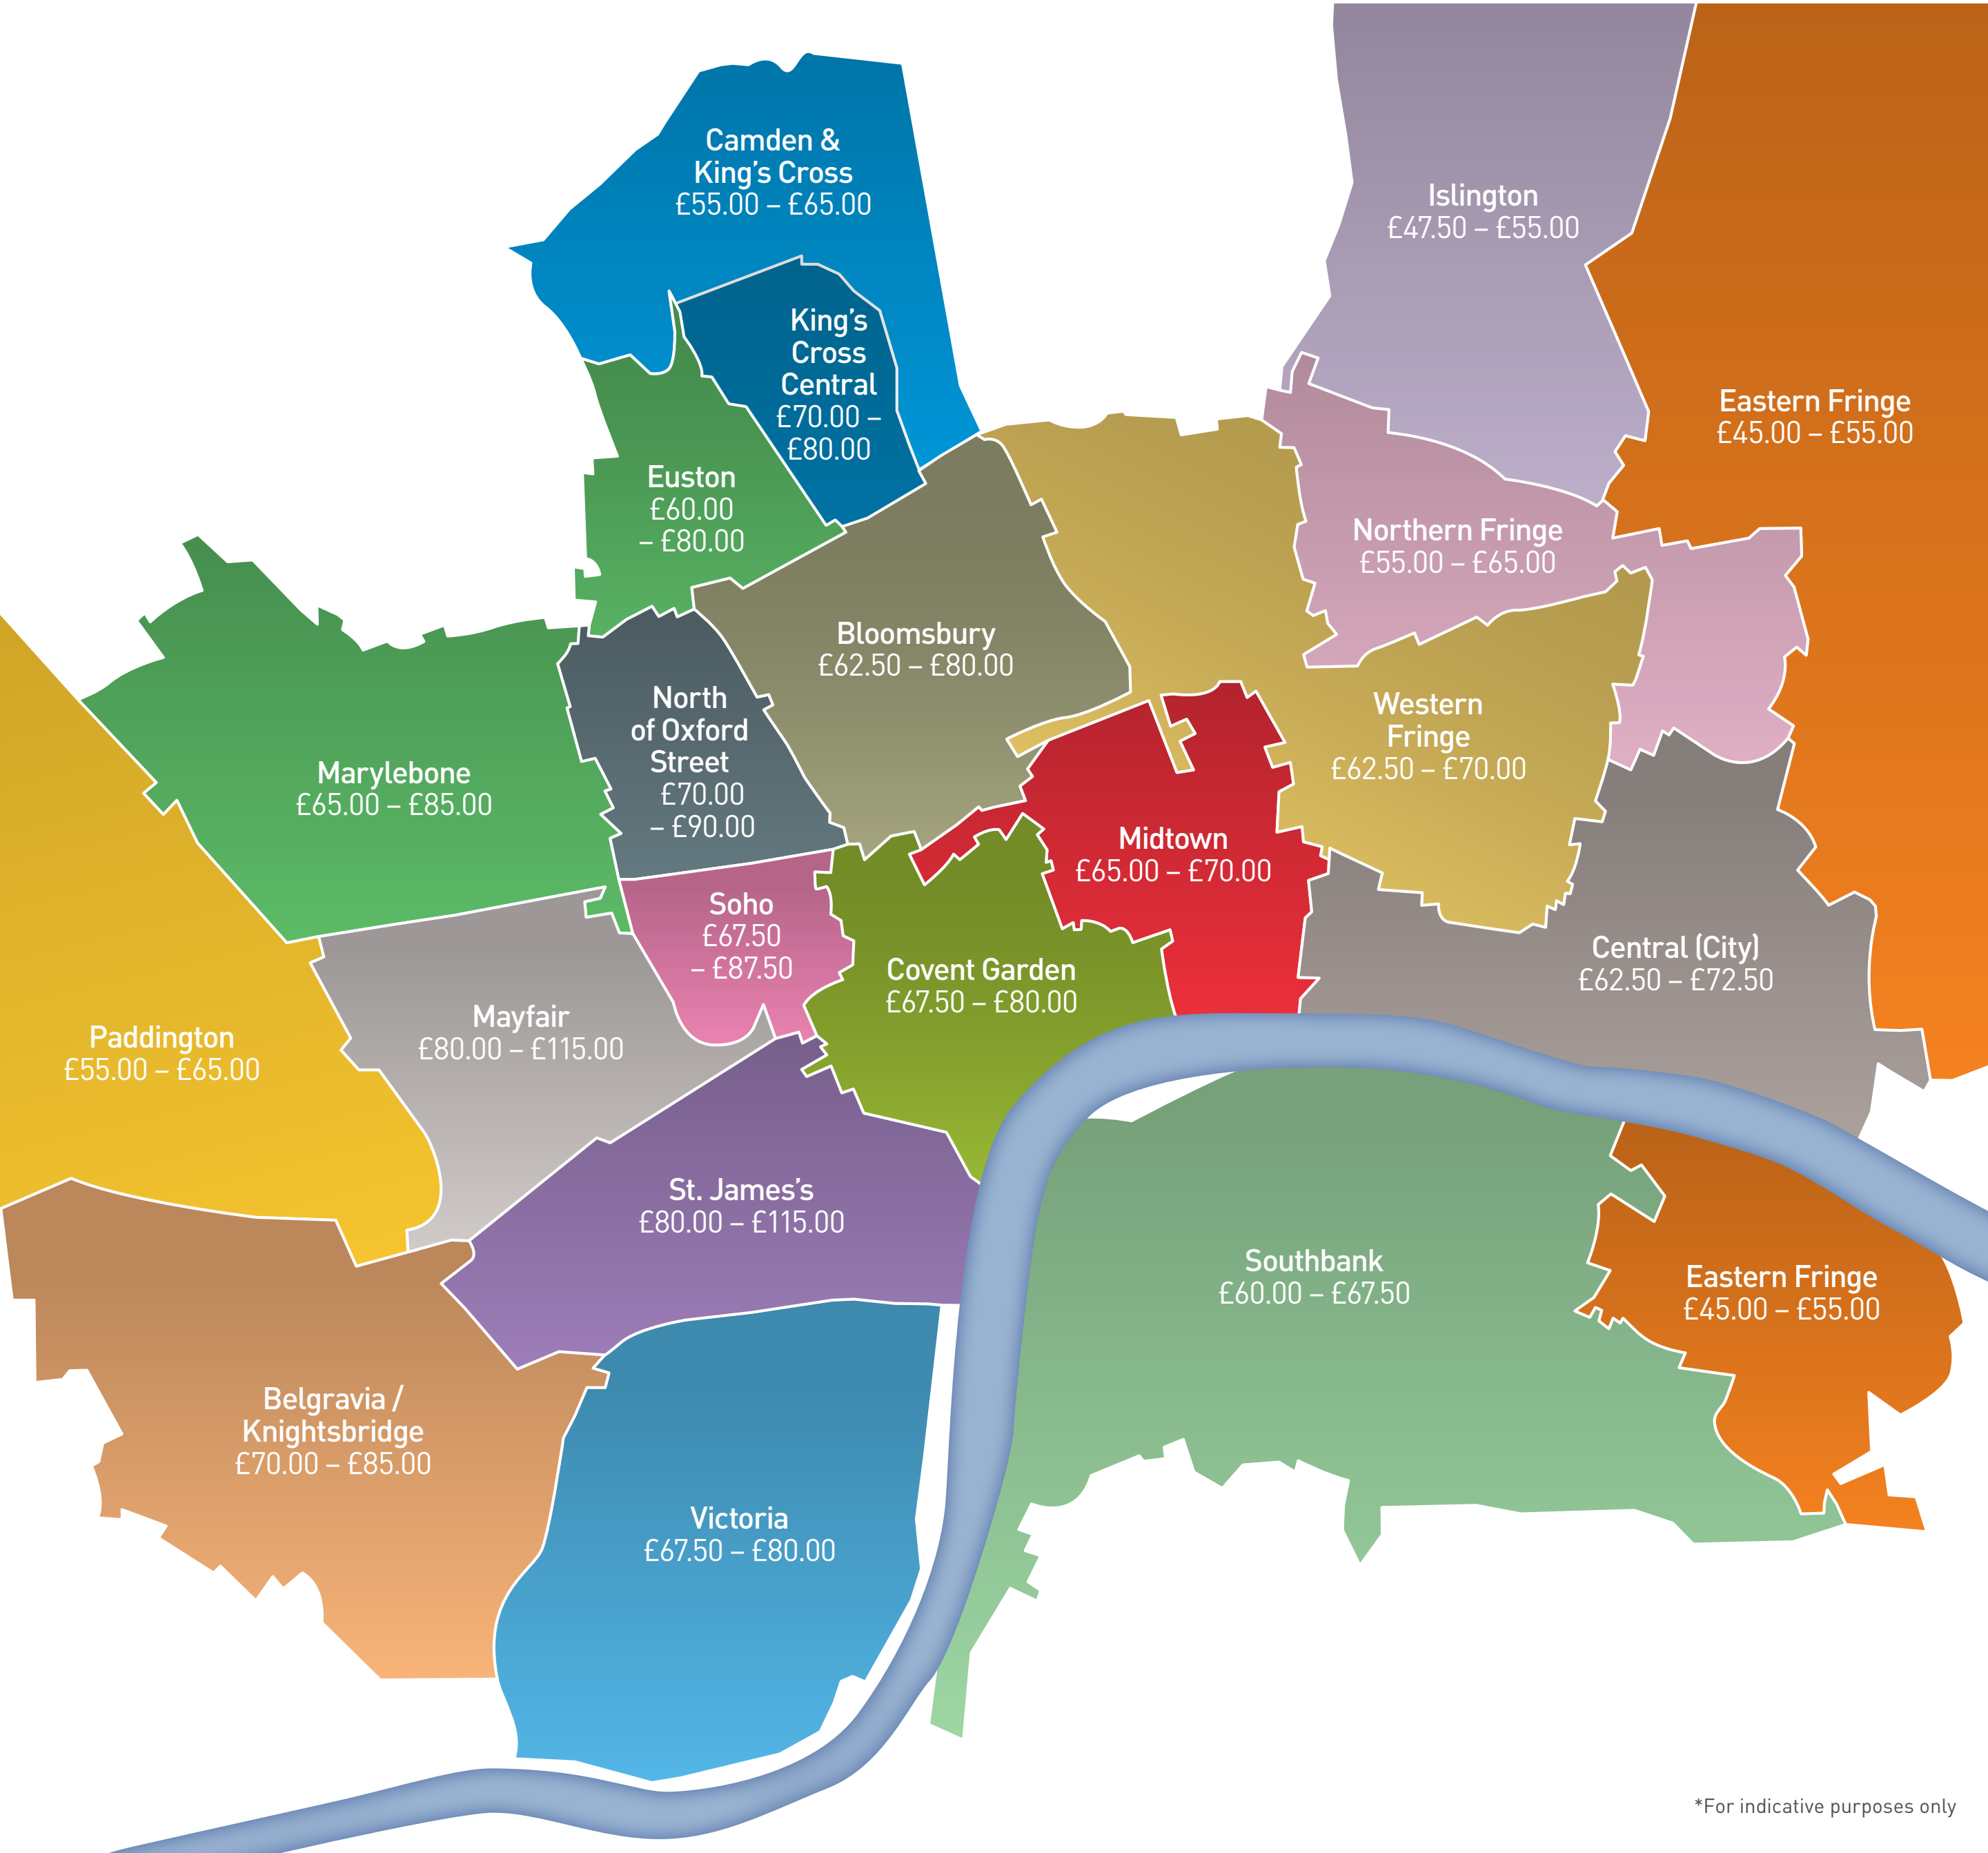

OFFICE RENTAL LEVELS IN CENTRAL LONDON (£ PER SQ FT)*

*For indicative purposes only